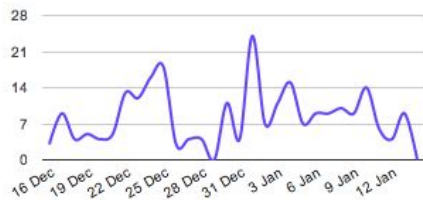

Snapshot for activity on <http://www.slideshare.net/diabetesanswers>

All time summary and details for most recent 30 day period ending January 16, 2012

Summary (All time)

Select Date Range: Dec 16, 2011 - Jan 15, 2012

4,275 Total Views	13 Favorites	34 Downloads	0 Tweets	765 Facebook Likes
-----------------------------	------------------------	------------------------	--------------------	------------------------------

Daily View Charts

Traffic Source Distribution

Most active

Nos.	Presentation
67	Healthy Eating
48	Being Active
30	Monitoring
17	Problem Solving
15	What is Diabetes?

Top search keywords

No data for selected period.