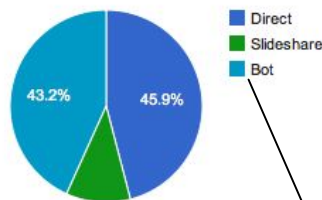

Traffic Source Distribution